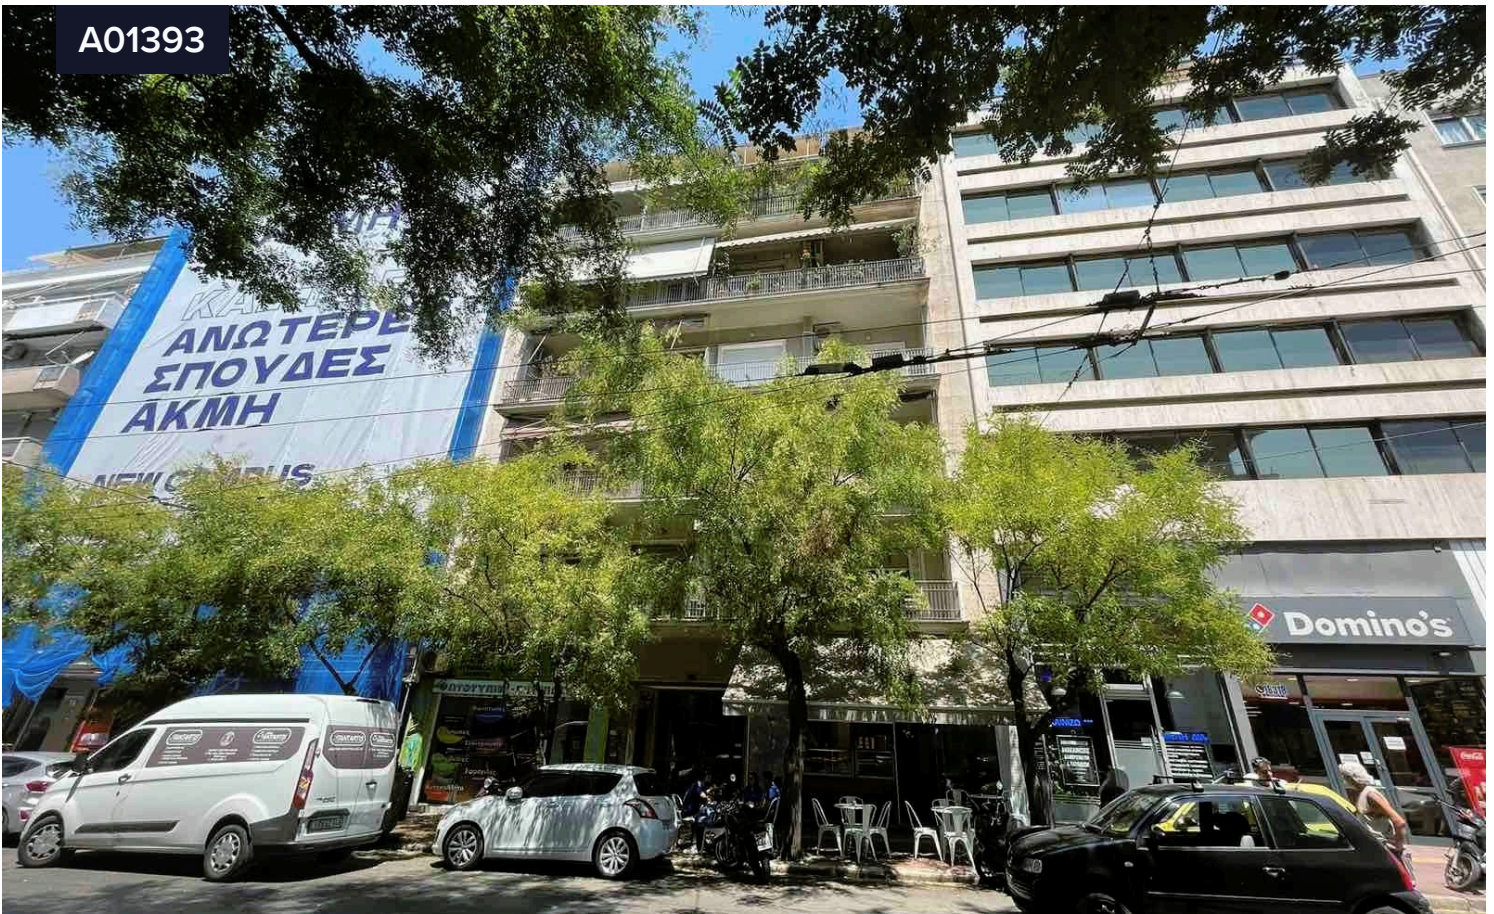

## Semi-basement apartment, Athens

€24,800

 Leoforos Patision | Λεωφόρος Πατησίων, Athens - center | Αθήνα - Κέντρο

Bathrooms

 1

Covered

 53 m<sup>2</sup>

Available through e-auction.