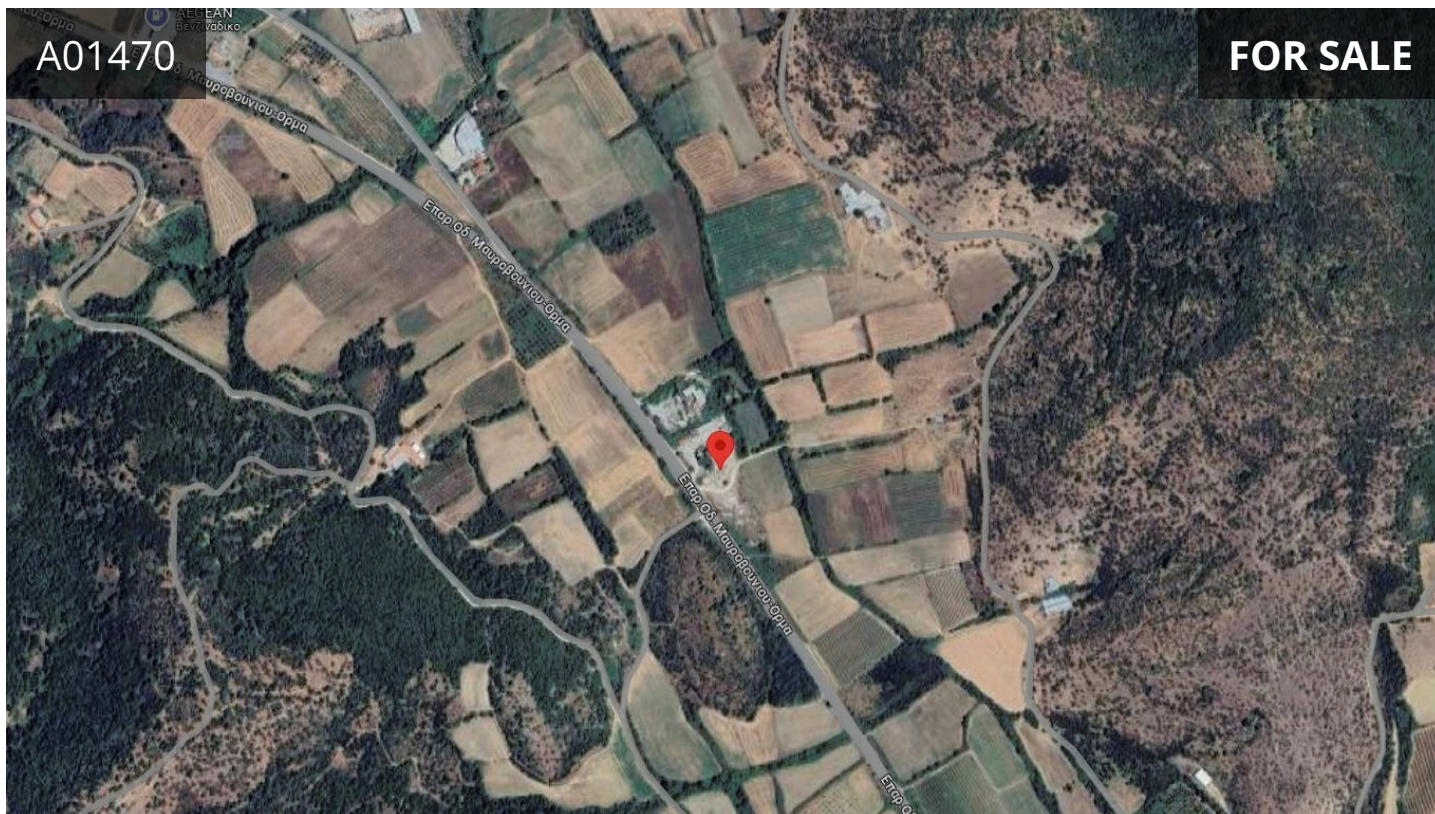

A01470

FOR SALE

Pella | Πέλλα, Arideas | Αριδαίας

365 m² Covered

Description

€150,000

Available through e-auction:

Commercial buildings of 365 m², on a plot of land of 4.817 m², with frontage on the Provincial Road of Apsalo - Mavrovouniou, Apsalos, Almopia.

In detail:

1st building of 80 m² with offices and shed.

2nd building 10 m² storage

3rd building 75 m² storage

4th building 180 m²

5th building 20 m²

It is located near the provincial road Edessa-Aridea.

TYPE	Light Industrial
COVERED	365 m ²
PLOT	4817 m ²
STATUS	Resale
ENERGY EFFICIENCY RATING	exempt
YEAR OF CONSTRUCTION	1996