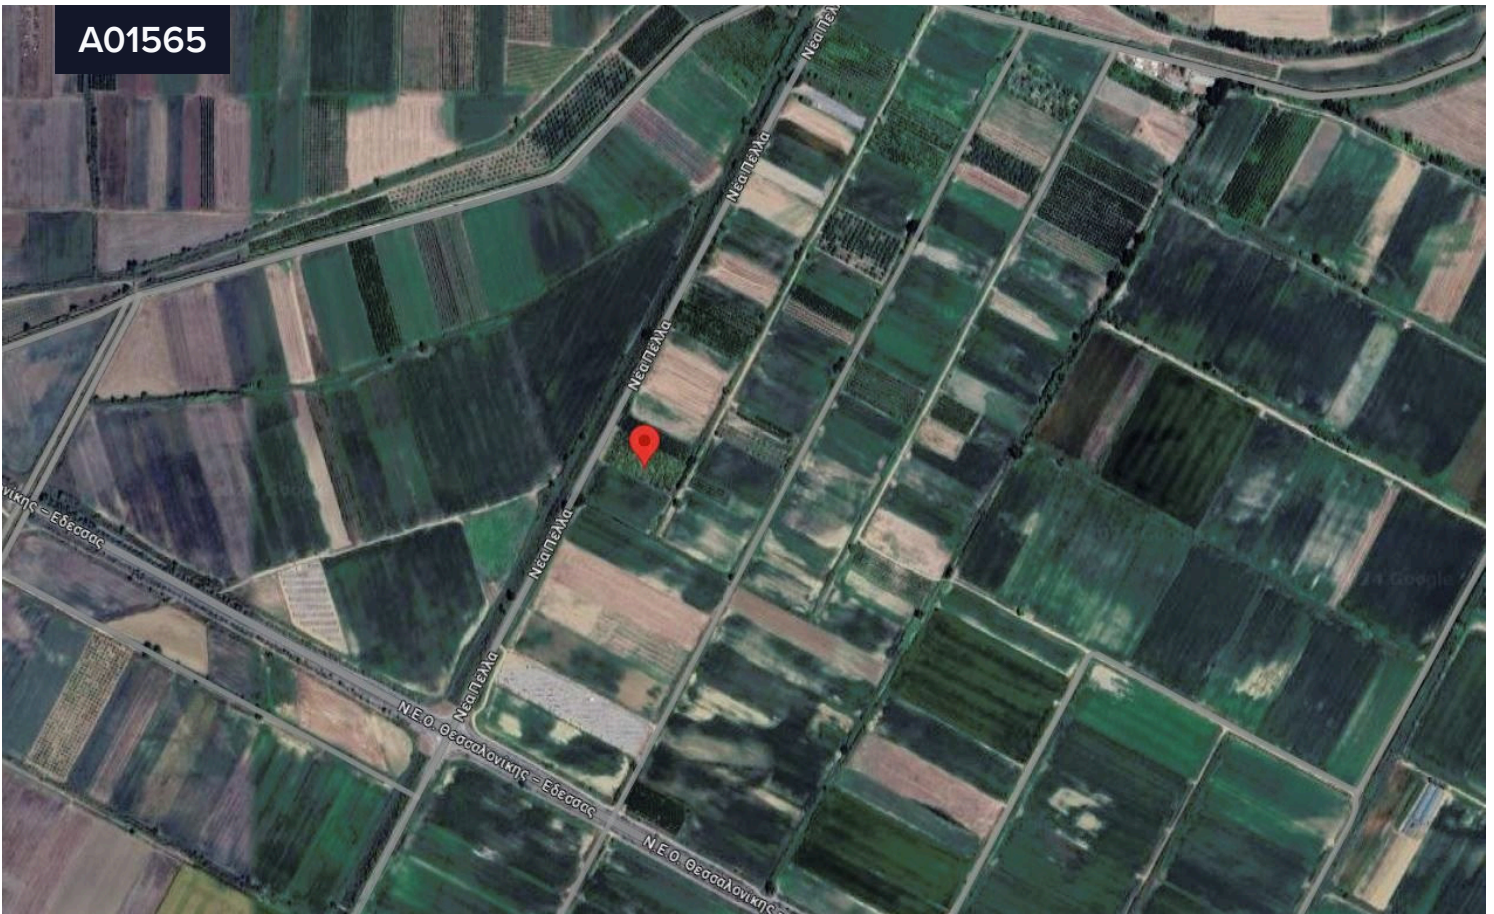

A01565

## Plot of land, Nea Pella

€20,000

📍 Pella | Πέλλας, Pella | Πέλλα

Area

📏 4722 m<sup>2</sup>

Type

Field

Available through e-auction:

Land plot of 4.722 m<sup>2</sup> in Nea Pella, Pella.

Coordinates: 40.7505338387051,22.490729796850815