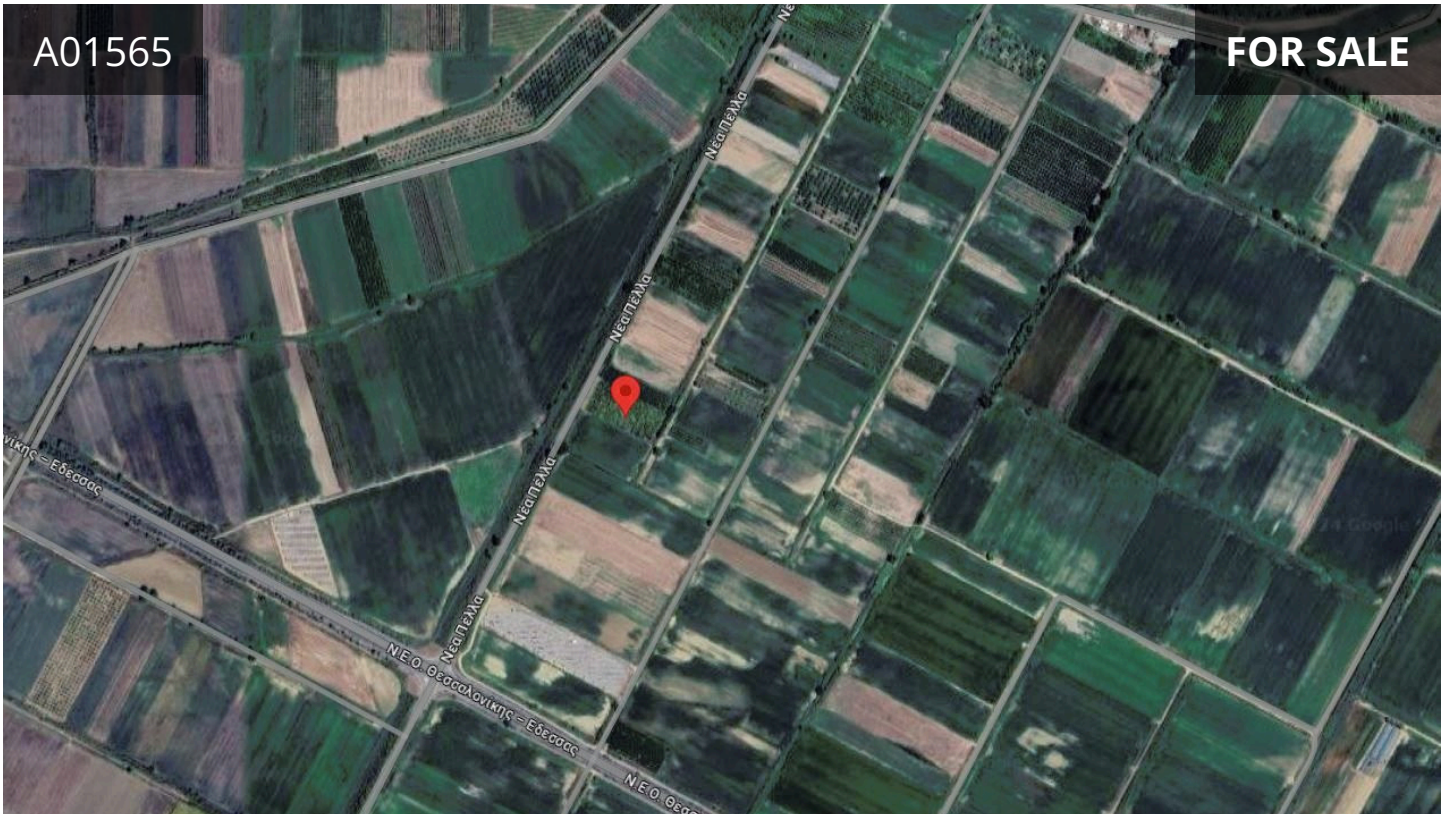

A01565

FOR SALE

Pella | Πέλλα, Pella | Πέλλας

4722 m² Area

Description

Available through e-auction:

Land plot of 4.722 m² in Nea Pella, Pella.

Coordinates: 40.7505338387051,22.490729796850815

€20,000

TYPE	Field
PLOT	4722 m ²

reinvest.gr