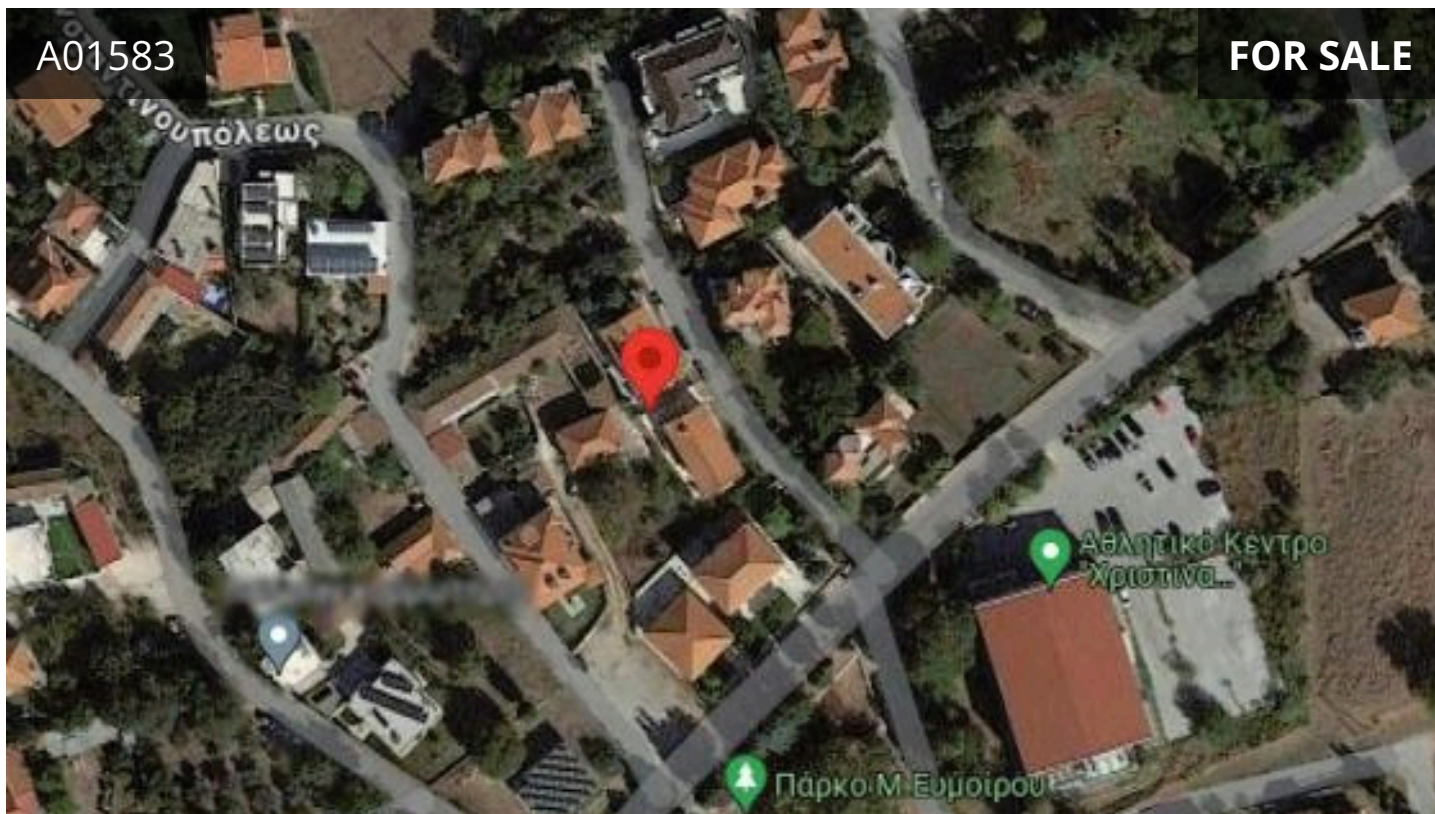

A01583

FOR SALE

Thesprotia | Θεσπρωτία,
Paramithias | Παραμυθιάς
670 m² Area

Description

€17,000

Available through e-auction:

Plot of 670 m², even and buildable, with frontages on municipal roads, Paramythia, Thesprotia.

It is located close to the market, schools and sports facilities.

Building coefficient 0,60.

TYPE	Building Plot
PLOT	670 m ²

reinvest.gr