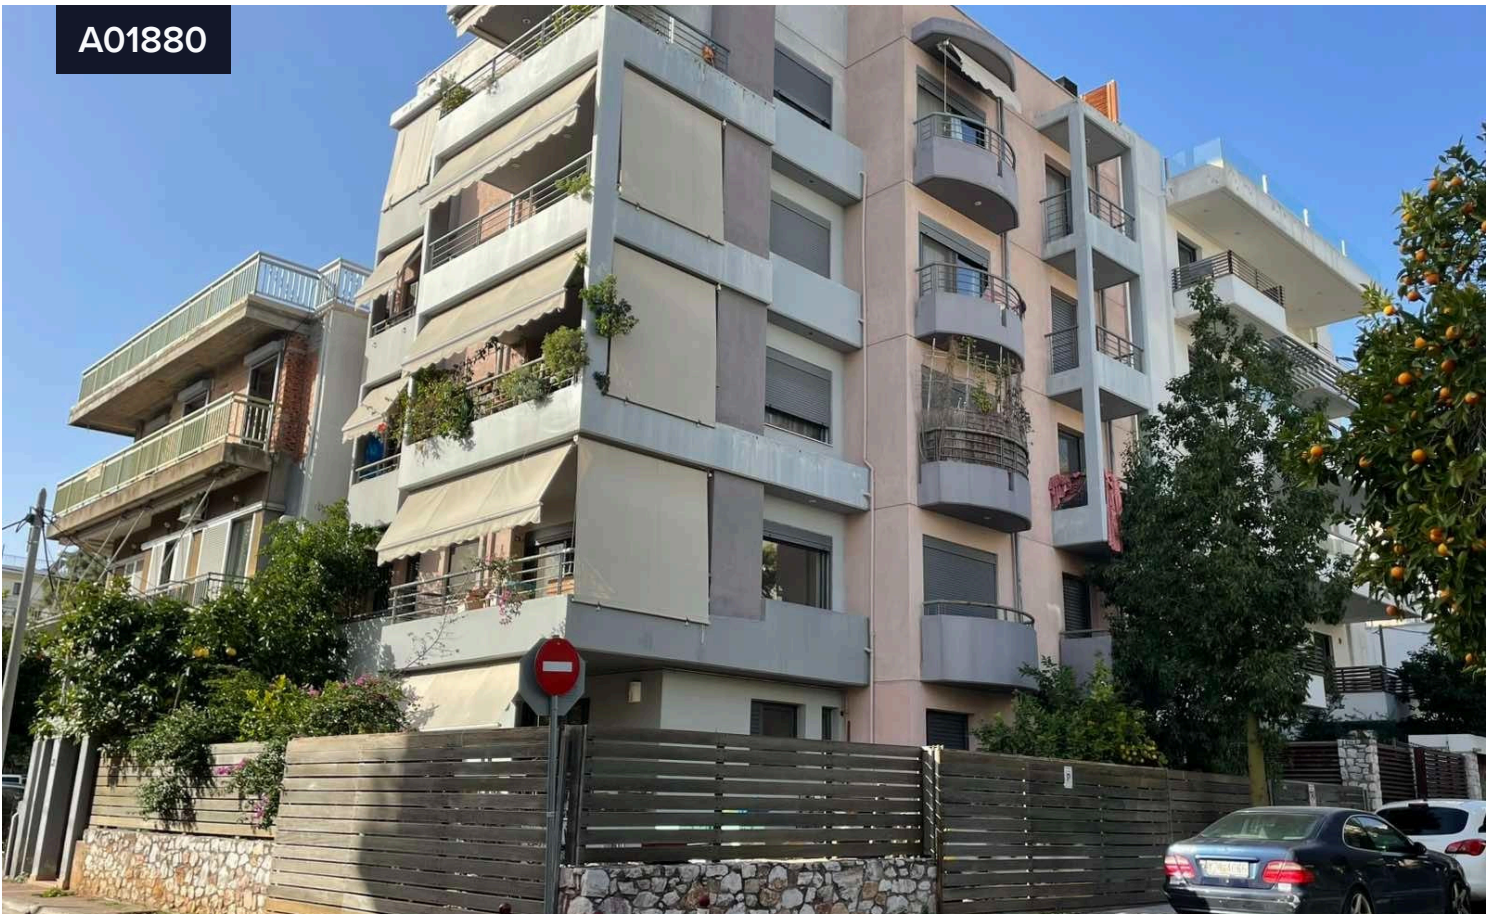

A01880

1st floor apartment, Neo Psychiko

€212,000

📍 Neo Psychiko | Νέο Ψυχικό, Athens - North | Αθήνα - Βόρεια Προάστια

Bedrooms

🛏 1

Covered

🏠 88 m²

Available through e-auction:

First floor apartment of 88,34 m², frontage, bright, bedroom, open plan living room and kitchen, corridors, bathroom and storage room, on a corner plot of 261,54 m², at the junction of 31 Themistokleous and Ionia streets, Neo Psychiko.