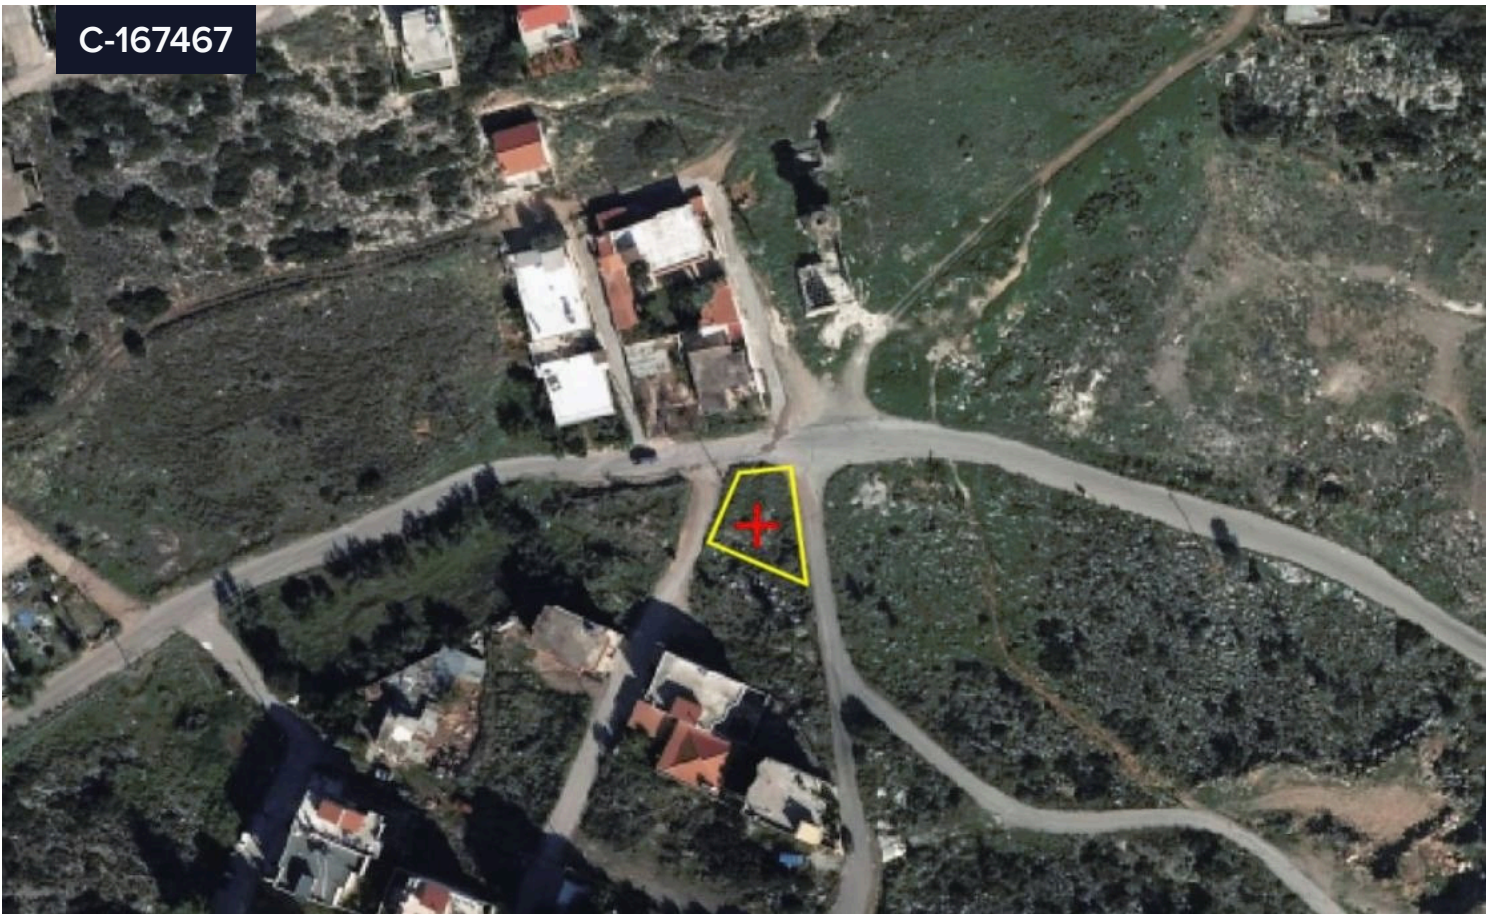

C-167467

Plot of land in Chalkida, Molocha location.

€52,000

📍 Chalkida | Χαλκίδα, Evia | Εύβοια

Area

📏 269 m²

Type

Building Plot

Plot in Chalkida, location Molocha, 268,73 m², corner, frontage, even and buildable within the city plan.