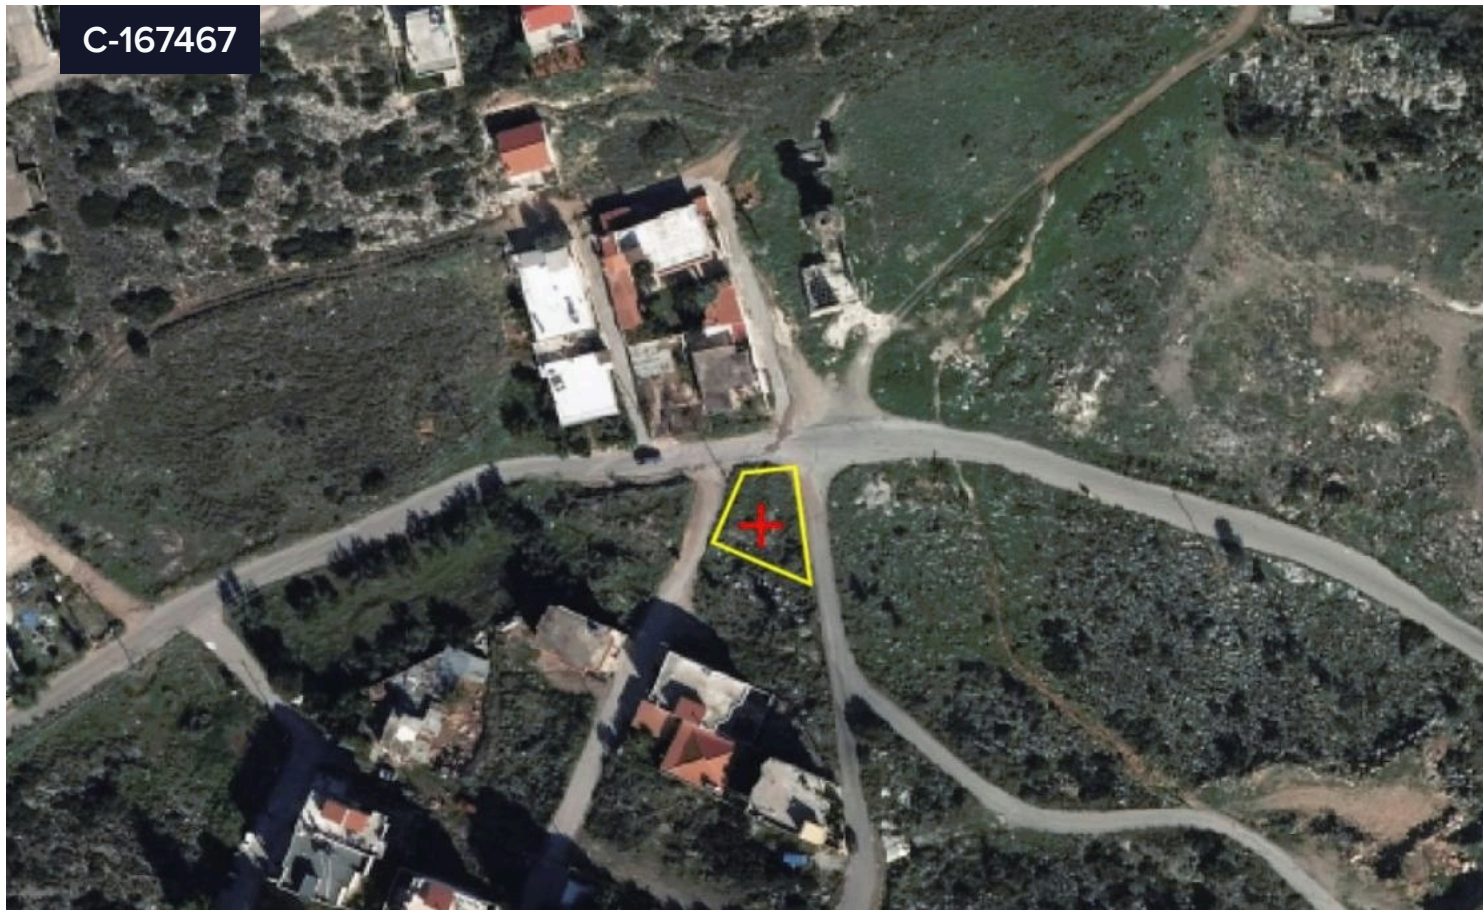

C-167467

Plot of land in Chalkida, Molocha location.

€52,000

📍 Chalkida | Χαλκίδα, Evia | Εύβοια

Area

📏 269 m²

Type

Building Plot

Plot in Chalkida, location Molocha, 268,73 m², corner, frontage, even and buildable within the city plan.