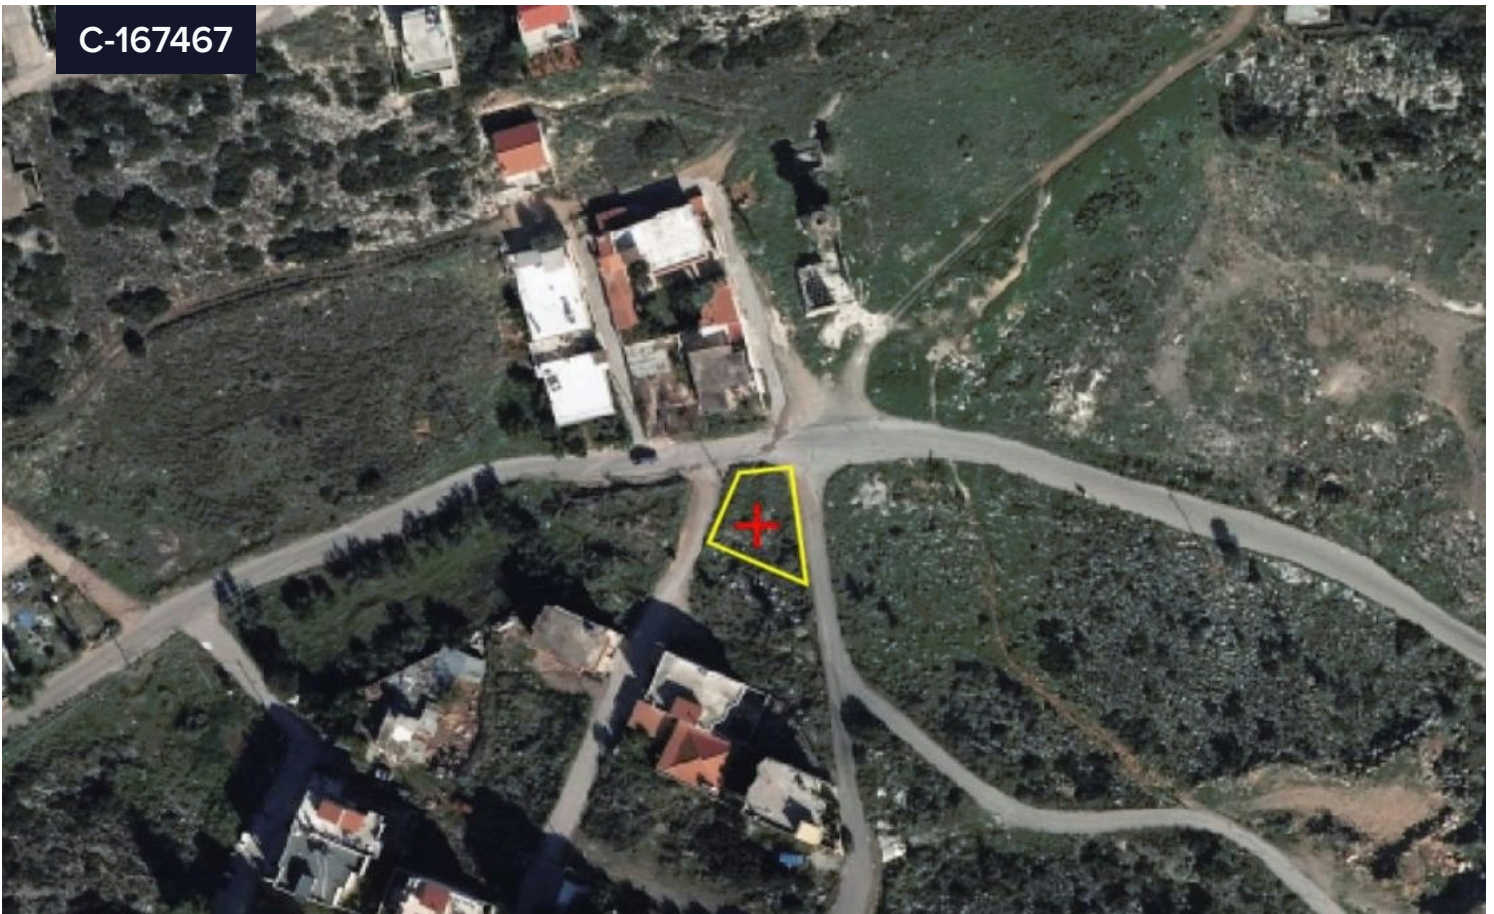

## Plot of land in Chalkida, Molocha location.

€52,000

📍 Chalkida | Χαλκίδα, Evia | Εύβοια

Area

📏 269 m<sup>2</sup>

Type

Building Plot

Plot in Chalkida, location Molocha, 268,73 m<sup>2</sup>, corner, frontage, even and buildable within the city plan.