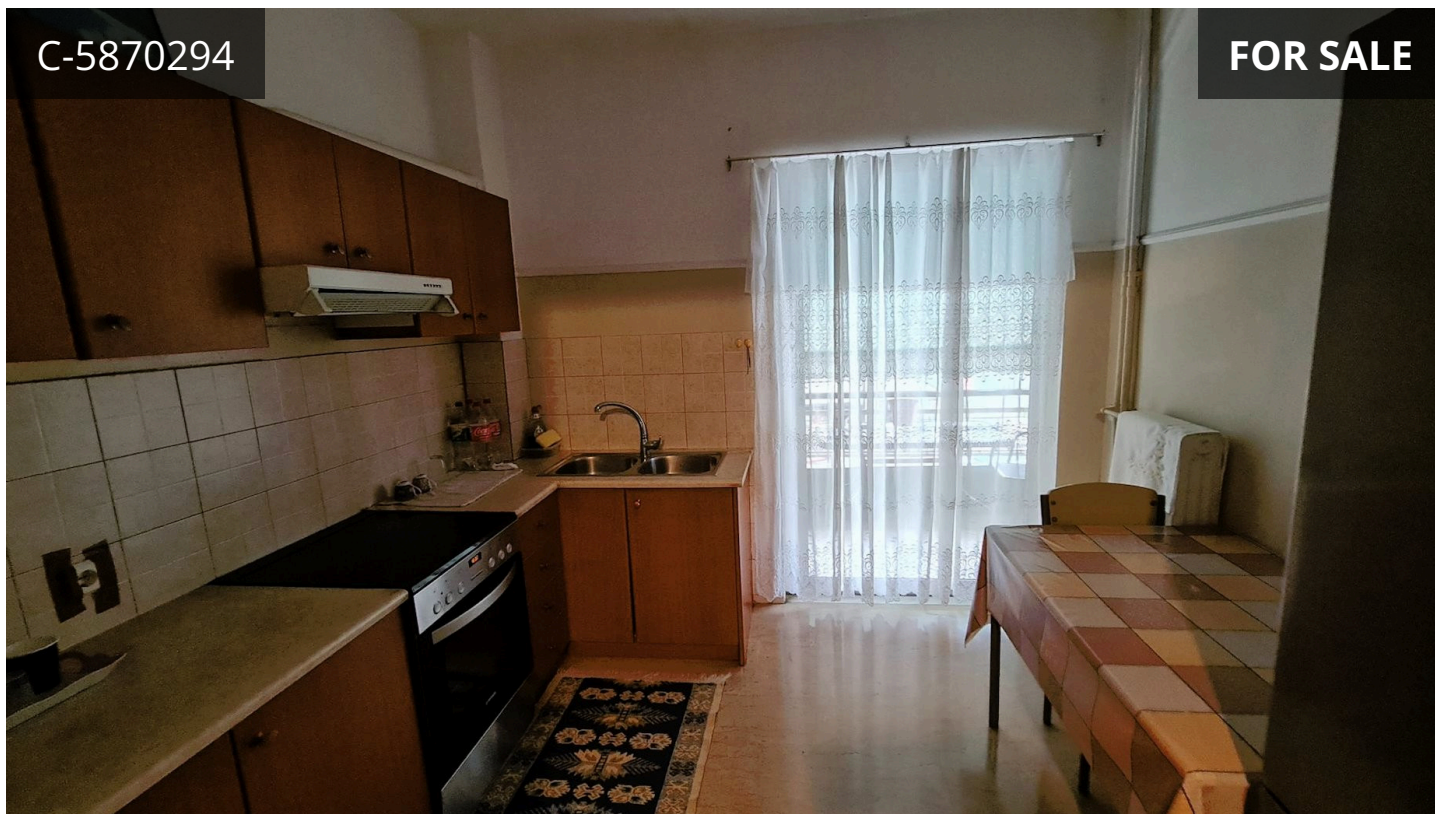

C-5870294

FOR SALE

Athens - center | Αθήνα - Κέντρο,
Kipseli | Κυψέλη

73 m² Covered | 2 Bedrooms | 1 Bathroom

Description

1st floor apartment of a surface of 73 m² on a plot of 500,6 m².

The property consists of 2 bedrooms, kitchen, living room, bathroom.

€110,000

TYPE	Apartment
BEDROOMS	2
BATHROOMS	1
COVERED	73 m ²

reinvest.gr