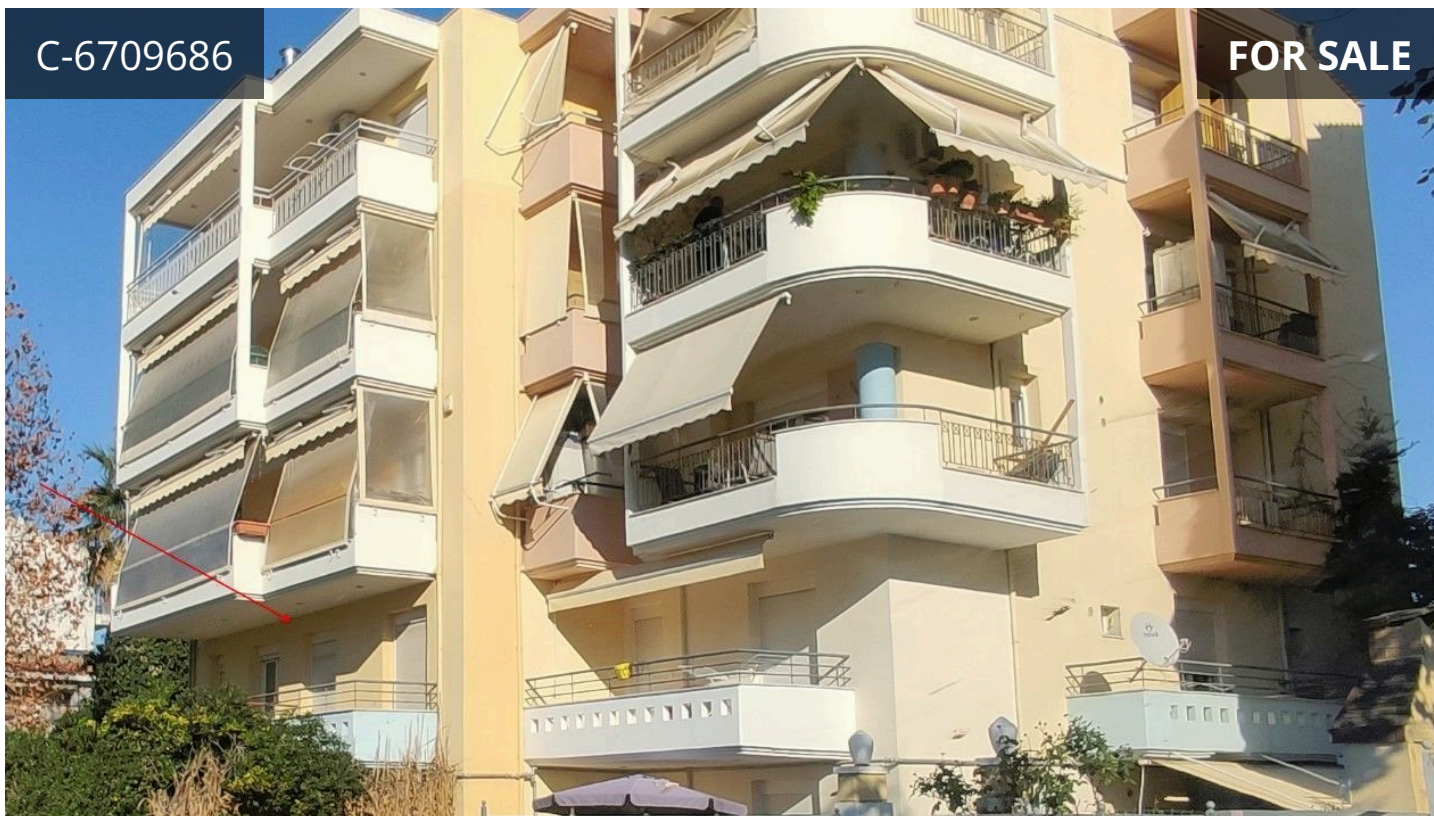

## Thessaloniki - Suburbs | Θεσσαλονίκη - Περιφ/κοί δήμοι, Ερανομι | Επανόμη

68 m<sup>2</sup> Covered | 2 Bedrooms | 1 Bathroom

### Description

Semi-basement apartment of 33,56sqm (gross 43,29sqm) with the exclusive use of the open space (3) of the uncovered area, of 12sqm, on Medea and Ionia streets, in Perea, Thessaloniki.

Underground storage of 33,53sqm (gross 43,25sqm) with the exclusive use of 26sqm of uncovered space, on Medea and Ionia streets, in Perea Thessaloniki.