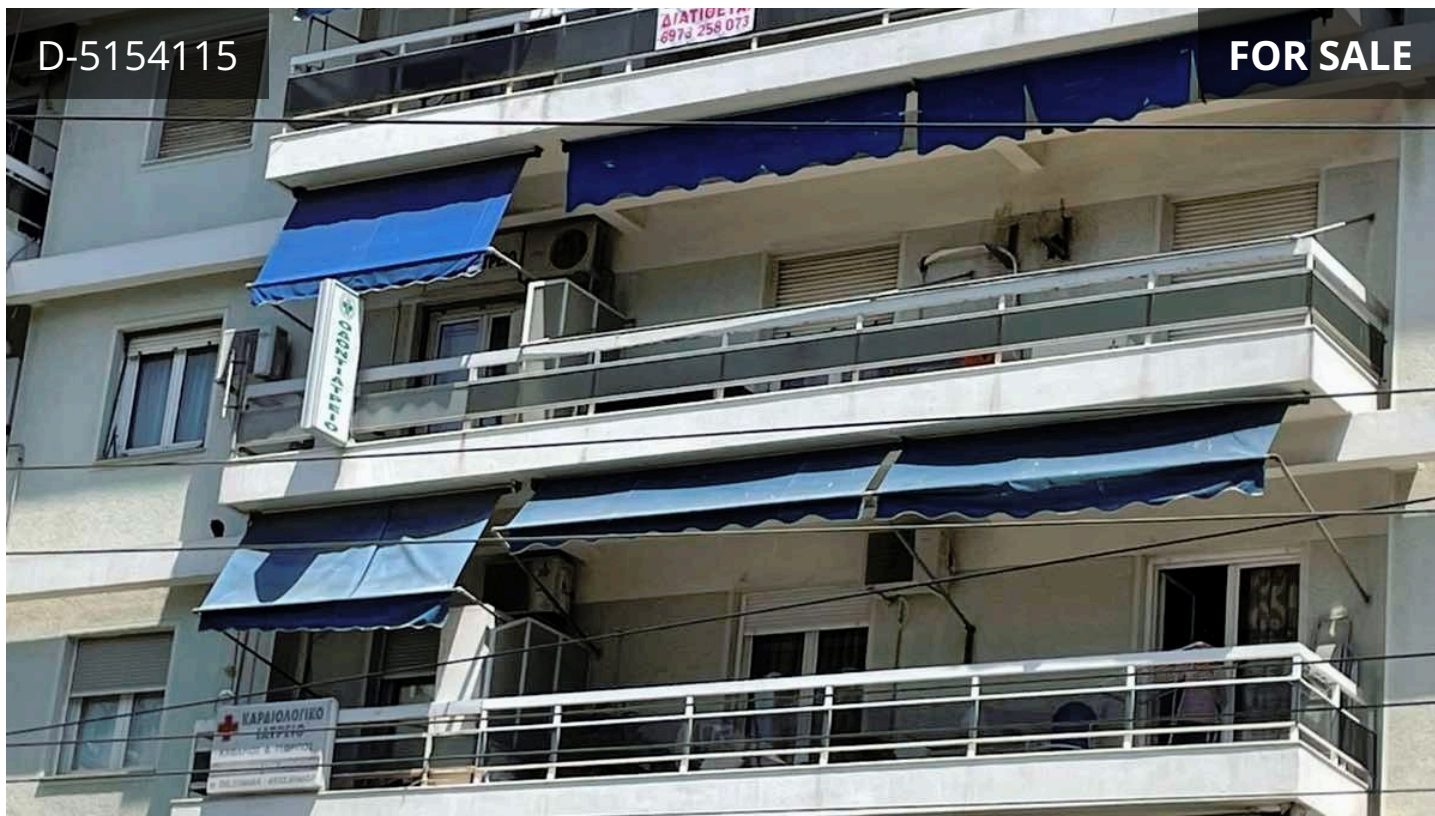

D-5154115

FOR SALE

Athens - center | Αθήνα - Κέντρο, Leoforos Patision | Λεωφόρος Πατησίων

90 m² Covered | 2 Bedrooms | 1 Bathroom

Description

Forth floor apartment of surface 89,65sqm. at 368-370 Patision Avenue.

It consists of 2 bedrooms, kitchen, living room and bathroom.

A basement storage room of 4,63sqm is available.

It is located about 290m from the metro station "Ano Patissia" and 750m from Acharnon Avenue.