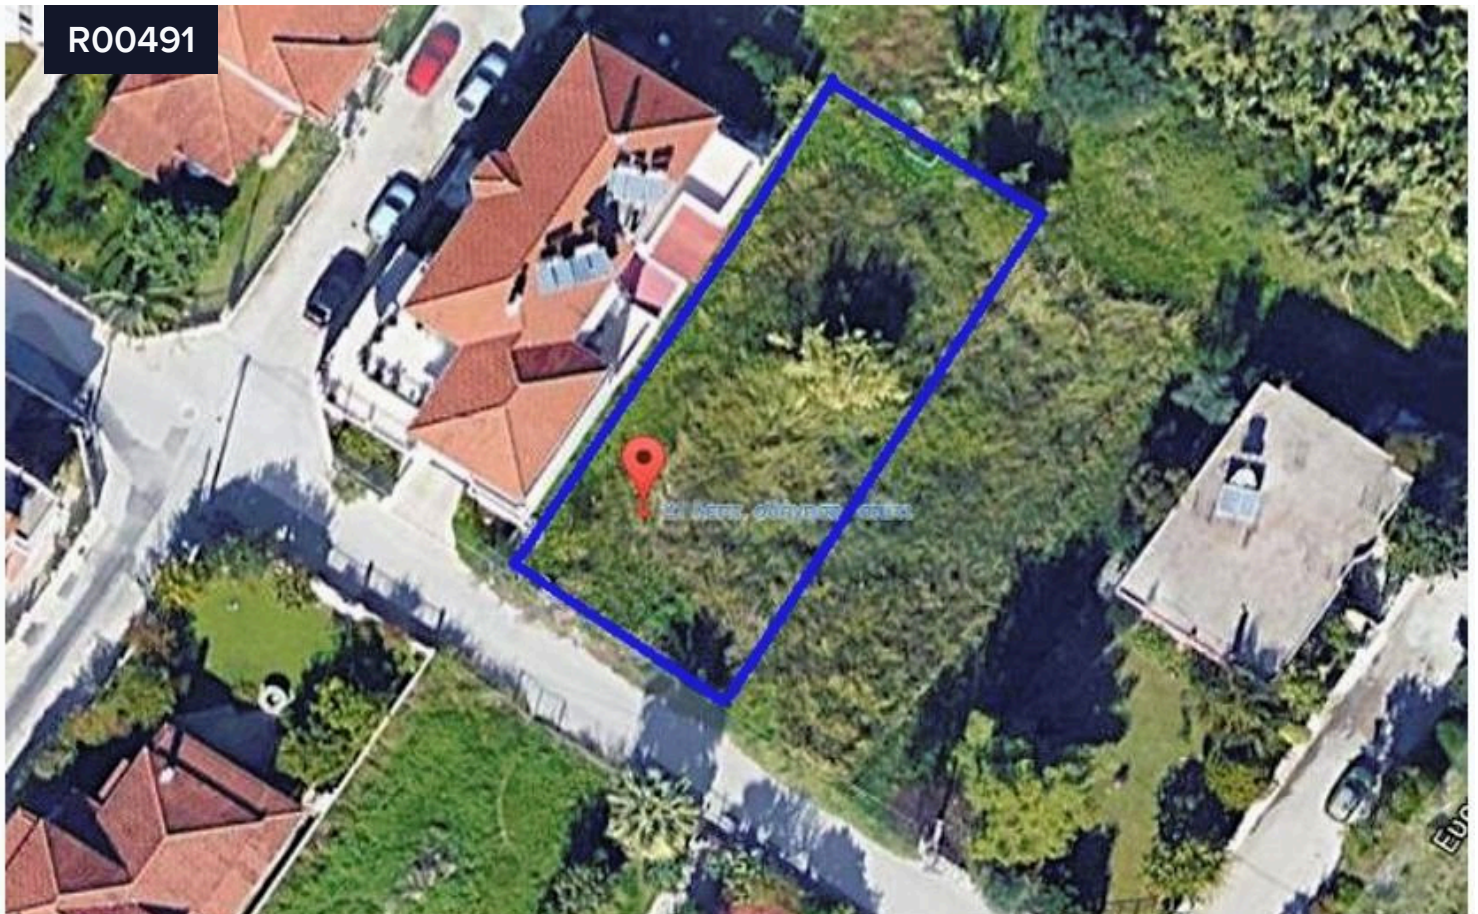

R00491

Plot of land, Patras

📍 Paralias | Παραλία, Achaia | Αχαΐα

Area

📏 510 m²

Type

Building Plot

Building plot of 510,60 sqm in the location "TSAOUSI" or "Agios Athanasios" on Sikelianos street in the Municipality of Patras Paralia.