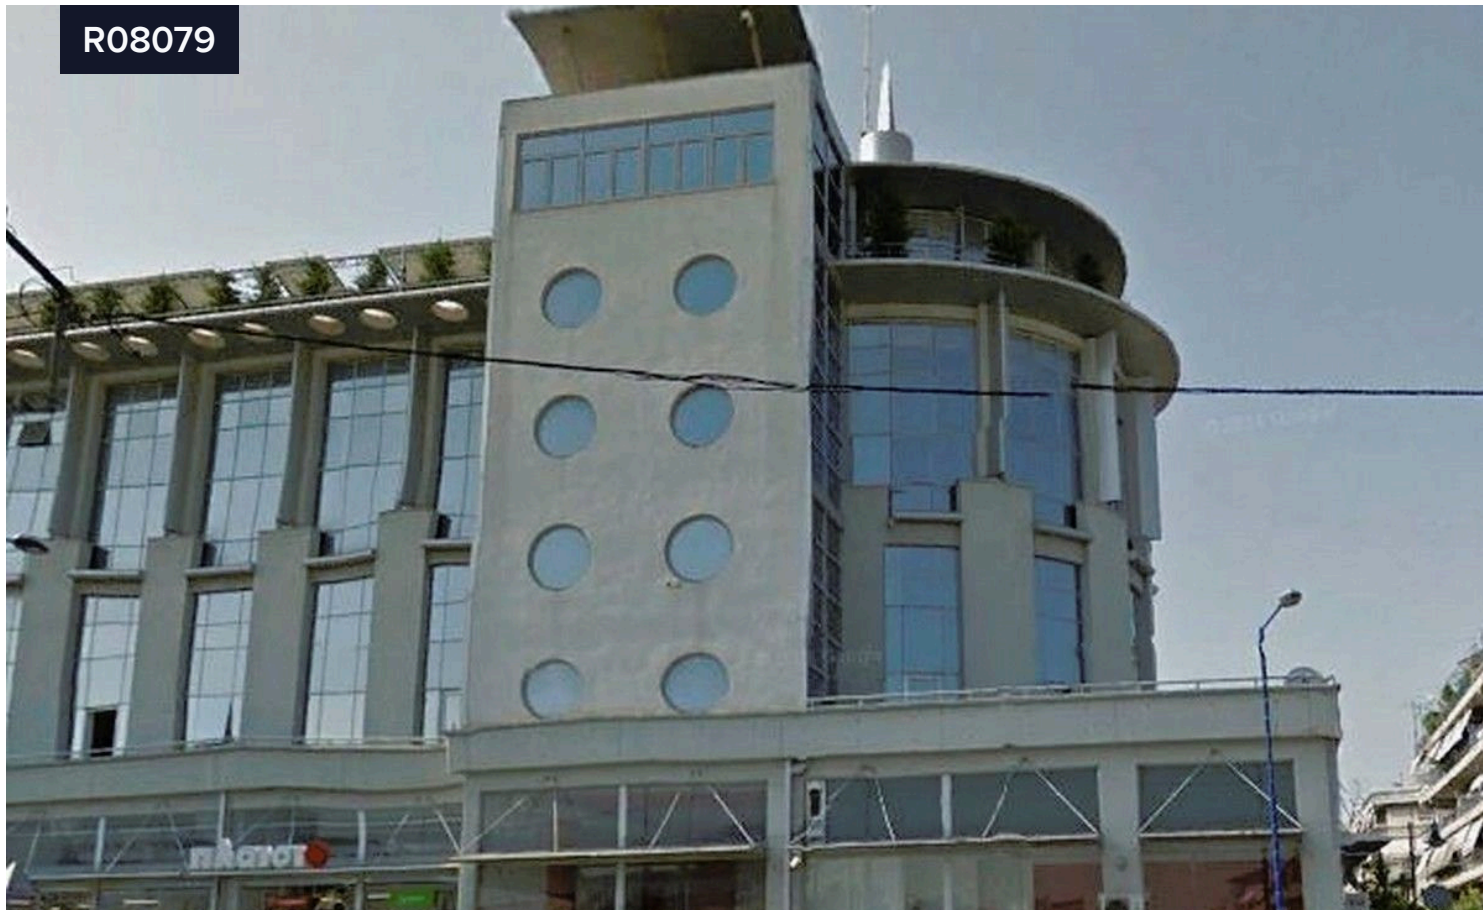

R08079

Commercial space, Larissa.

📍 Larisa | Λάρισσας, Larisa | Λάρισσα

Bathrooms

🚿 4

Covered

🏠 202 m²

Commercial space - offices on the 5th floor, of total surface of 170 m² in a shopping center, built on a plot of 3.295 m².

It is located between the streets Erythrou Stavrou, Olympus, Georgiadou and L. Mavili, in Larissa.

Type

Office

Status

Resale

Year of construction

2001

Energy efficiency rating