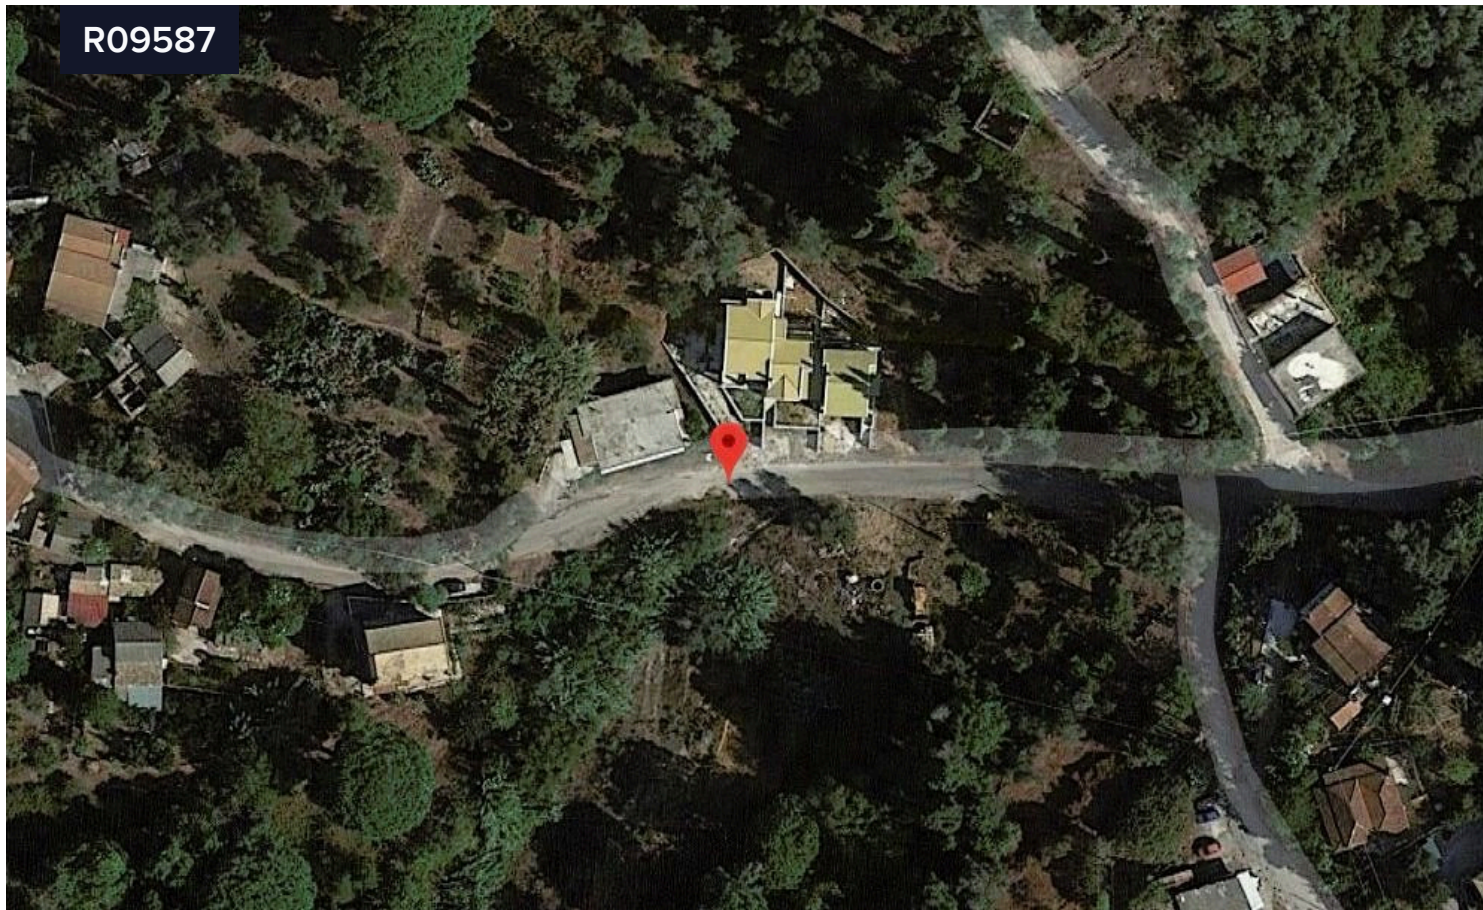

R09587

Plot of land in Corfu

📍 Corfu | Κέρκυρα, Kerkira | Κέρκυρα

Area

📏 **4149 m²**

Type

Building Plot

Plot of land of total surface of 4.149,02 m², even and buildable, located in BASTUNI Viru, in Achilleio, Corfu.